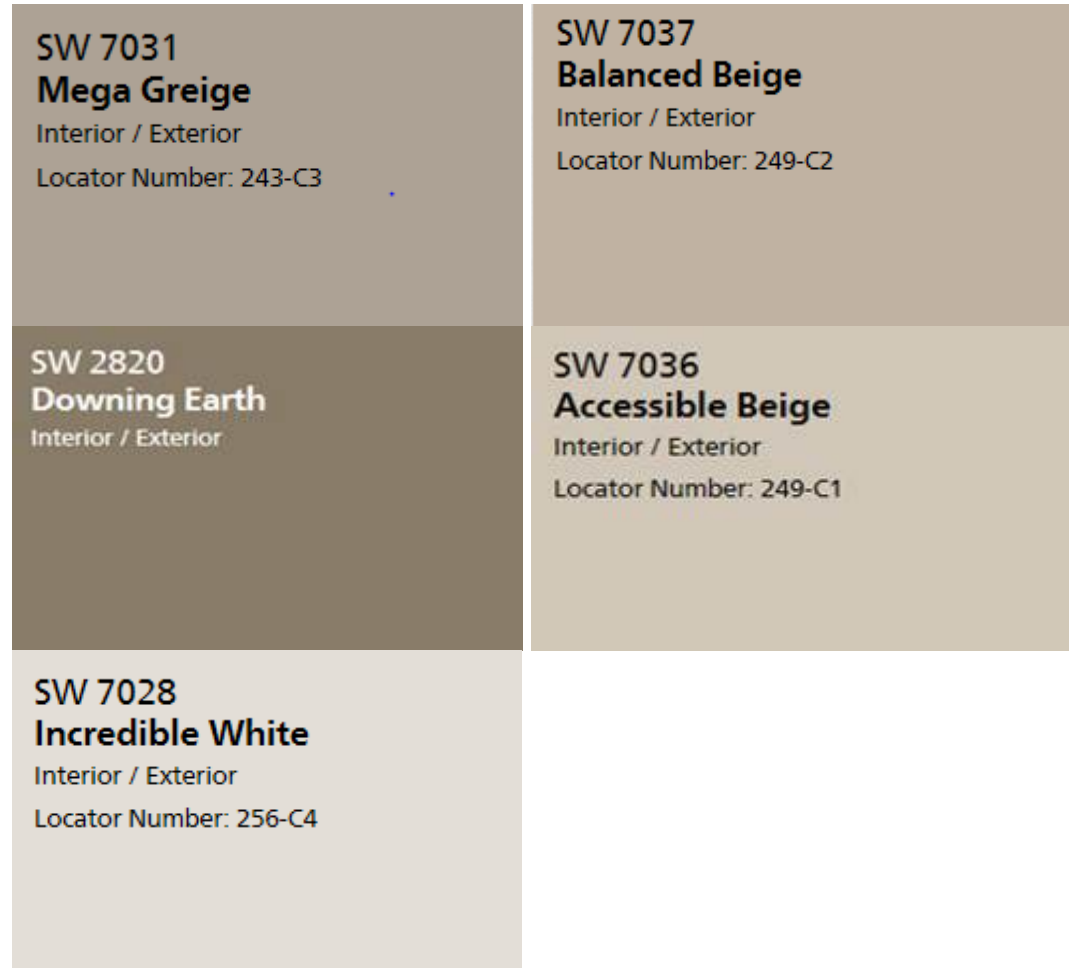

King Lakes Homeowners Association Pre-Approved Paint and Roof Colors

The following colors are original colors from the builder that will be considered for "fast-tracked" approval by the Management Company:

PAINT COLORS:

The following are roof colors which will be considered for "fast tracked" approval of roof replacements by the Management Company:

ROOF SHINGLES:

Weathered Wood – 35-Year Warranty or Higher